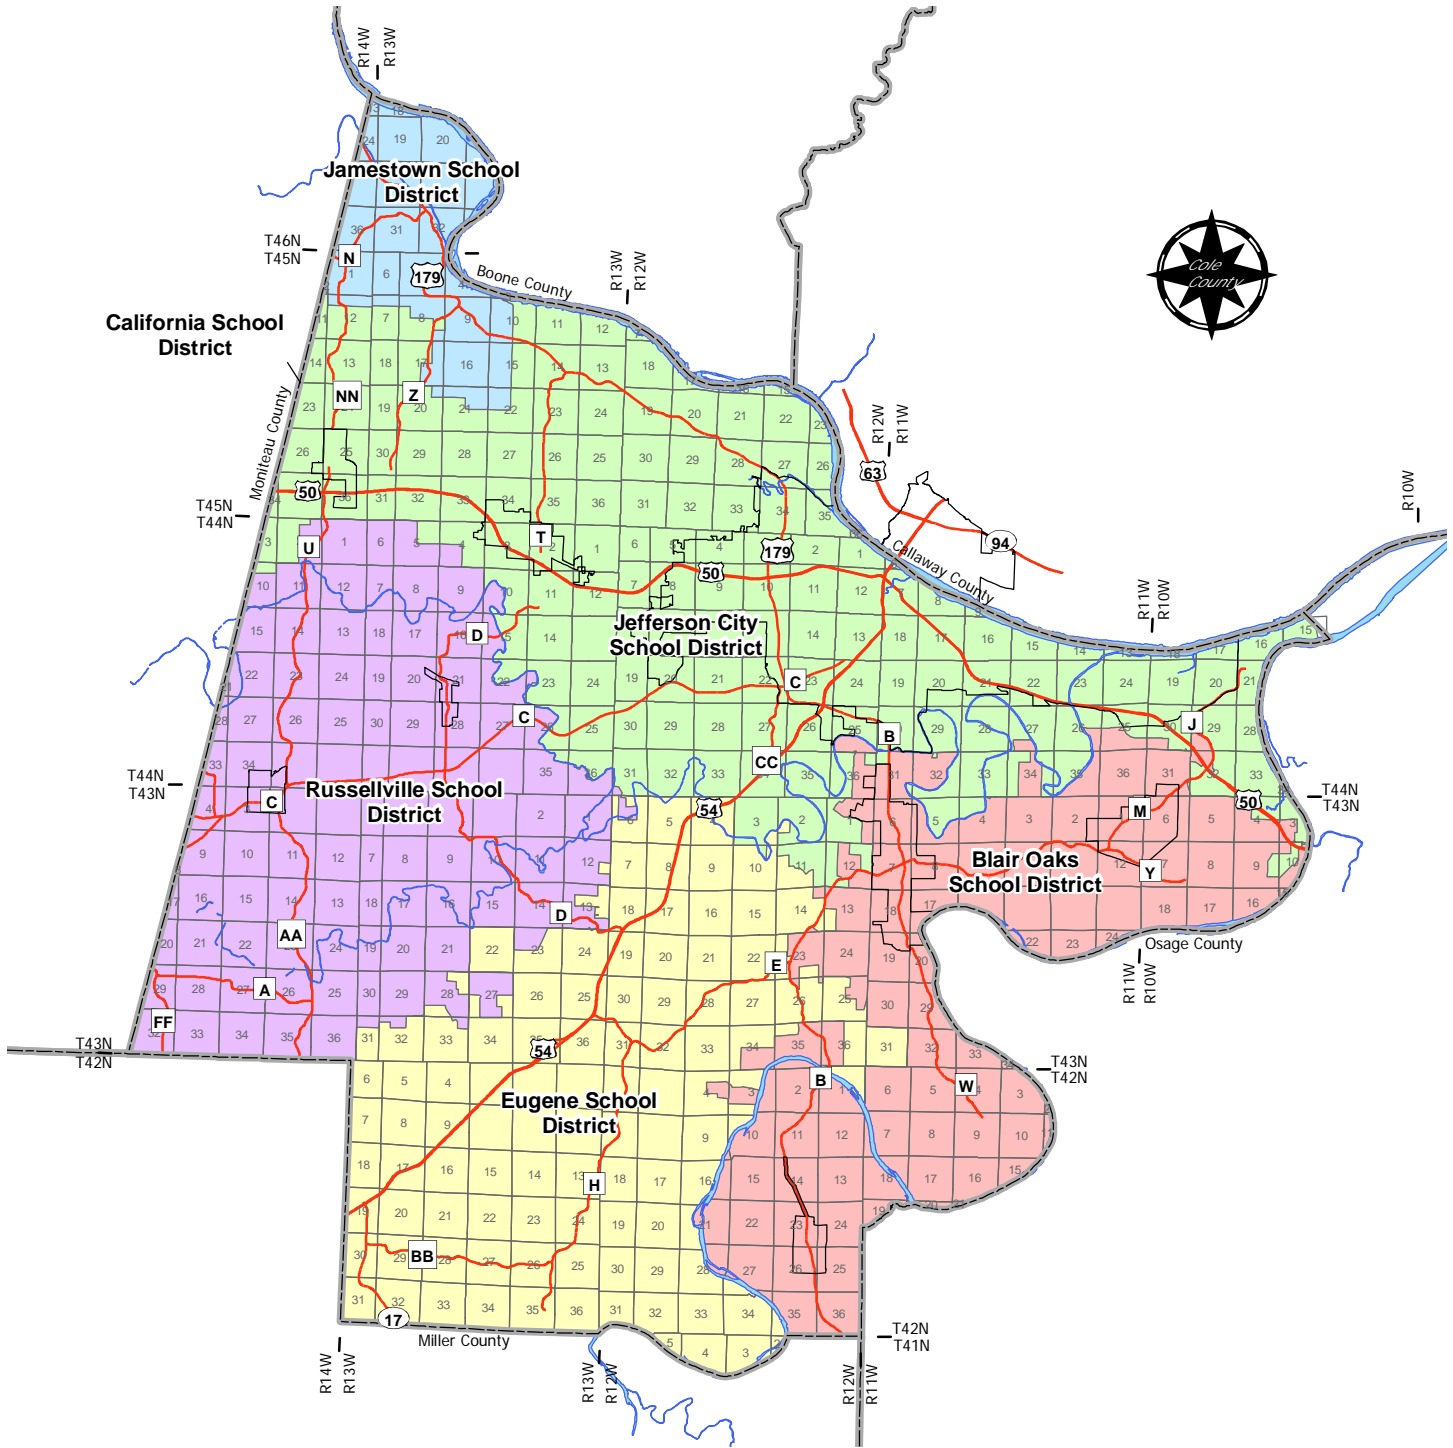

# Cole County School Districts

*Jefferson City Public Schools*

Belair Elementary	659-3155
Cedar Hill Elementary	659-3160
East Elementary	659-3165
Lawson Elementary	659-3175
Moreau Heights Elementary	659-3180
South Elementary	659-3185
Thorpe Gordon Elementary	653-3170
West Elementary	659-3195
Lewis and Clark Middle School	659-3200
Thomas Jefferson Middle School	659-3250
Simonsen 9th Grade Center	659-3125
Jefferson City High School	659-3050